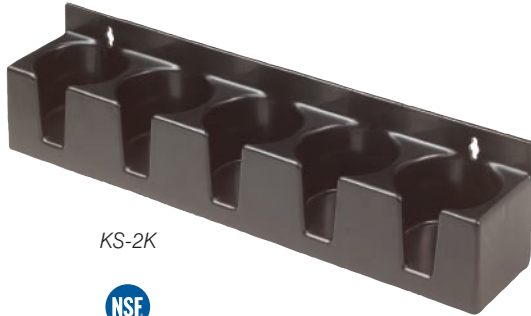

STAINLESS STEEL Black Plastic Speed Rails

Item #: _____ Qty #: _____
 Model #: _____
 Project #: _____

KS-2K

PR-STRAP Shown

Features:

Injection molded black plastic
 Available with strap hangers or keyhole installation
 Sold 6 per carton

OPTIONAL:

PR-STRAP: Add stainless steel straps - one pair
 (For KS-2K Only)

Model #	Length	Keyhole Distance	Bottle Capacity	Carton Weight
KS-2K	23"	18"	5	12 lbs.

DIMENSIONS and SPECIFICATIONS

TOL Overall: ± .500" Interior: ± .250"